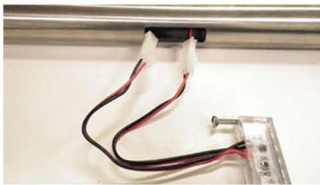

## Installation FerroxLED light FX100

With spring / med fjäder

1

2

3

4

With hexagon / med insexskruv

1