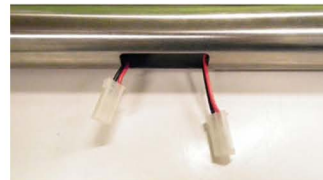

## Installation FerroxLED light FX100

With spring / med fjäder

1

2

3

4

With hexagon / med insexskruv

1