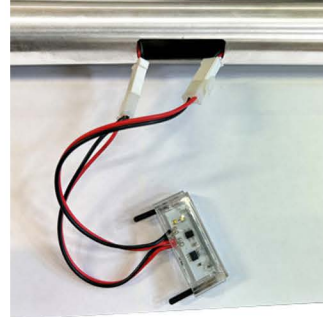

Installation FerroxLED light FX100

With spring / med fjäder

1

2

3

4

With hexagon / med insexskruv

1

2

3

4