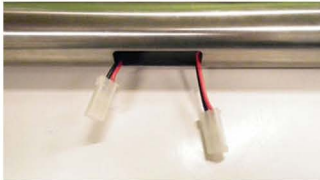

## Installation FerroxLED light FX100

With spring / med fjäder

1

2

3

4

With hexagon / med insexskruv

1