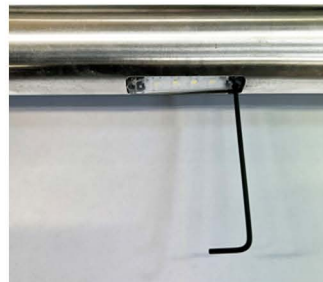

Installation FerroxLED light FX100

With spring / med fjäder

1

2

3

4

With hexagon / med insexskruv

1

2

3

4