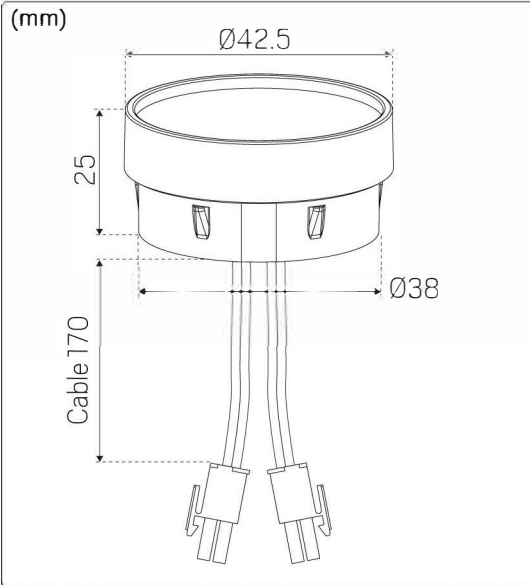

# FerroxLED Cap

Art-nr	Name	Voltage	LED color	Total Effect
FX126/127	FerroxLED	24V DC	4000K	0.4W