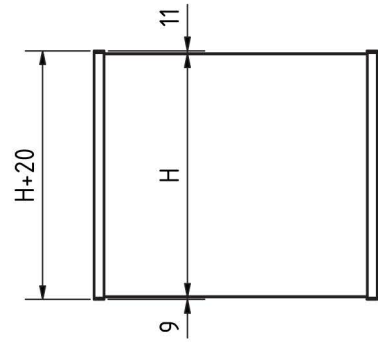

Glass Dimensions Sky

Inside Mount

Outside Mount