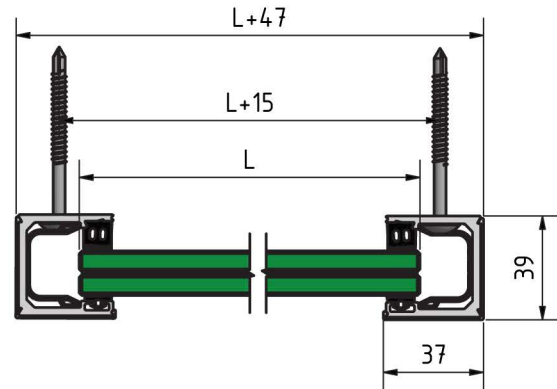

Glass Dimensions Sky

Inside Mount

Outside Mount